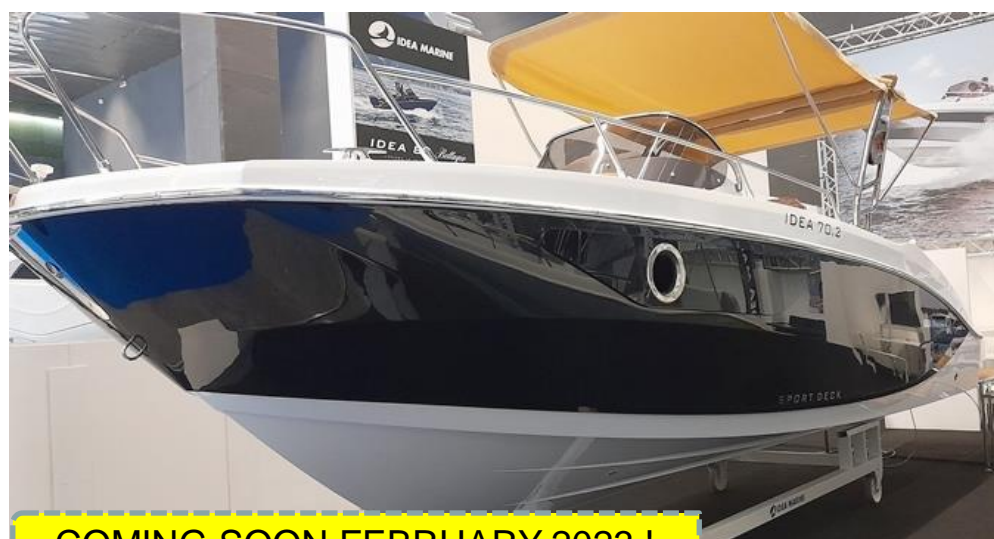

IDEA MARINE 70.2 WA (New) – FULL OPTIONAL

NAUTICA
Pollini

COMING SOON FEBRUARY 2023 !

INCLUSI:

Hull color Dark Gray, Silvertex Beige Cushions, **stainless steel Roll bar with double awning**, Refrigerator, Cigarette lighter, Console cover, Furniture cover and back cover, Electric winch, Electric toilet, Stern platforms

General Data

Shipyard and model: **IDEA MARINE 70.2 Walkaround**

Length: 6,99 mt – Beam: 2,50 mt

Load of people: 10

Weight (without engine): 1500 kg

Max Power: 300 Hp

Cabin: 1 - Berths: 2

Fuel tank: 200 lt – Water tank: 100 lt

CE-category: C

Description:

Beautiful Day Cruiser from the Italian shipyard Idea Marine with a sporty and elegant line. In the bow large sundeck with comfortable backrest and in the stern seating with foldaway sofas to make the most of space. Center console with convenient side passages on both sides and under seat stand-up cabinet with sink and built-in refrigerator. Inside cabin height with two berths and an elegant Silvertex Beige cushion finish. Convenient separate bathroom with electric toilet and sink.